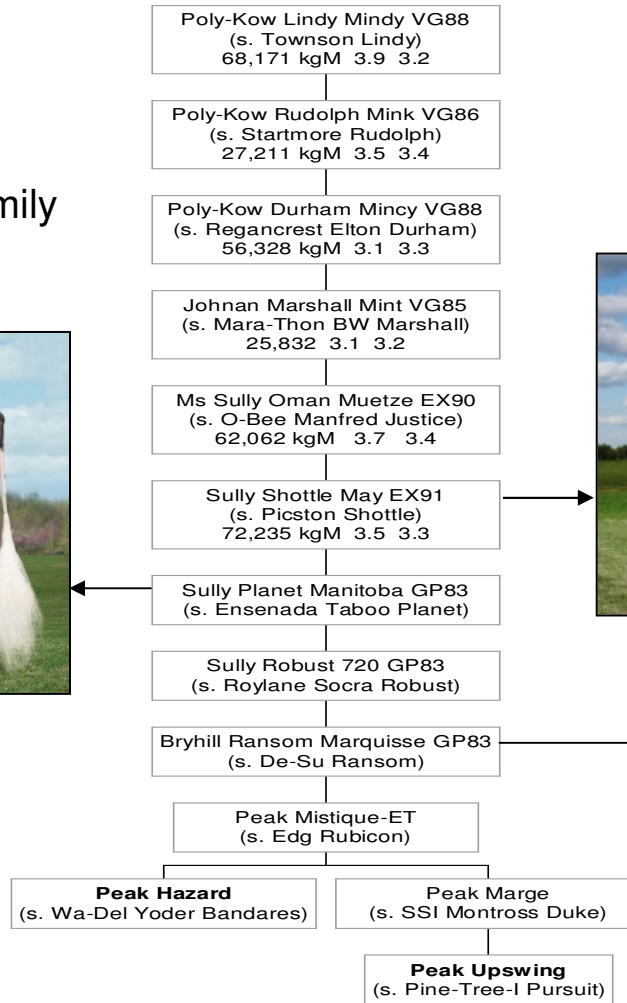

# Upswing

From the Mindy/May Family

# Upswing

From the Mindy/May Family

Poly-Kow Lindy Mindy VG88  
(s. Townson Lindy)  
68,171 kgM 3.9 3.2

Poly-Kow Rudolph Mink VG86  
(s. Startmore Rudolph)  
27,211 kgM 3.5 3.4

Poly-Kow Durham Mincy VG88  
(s. Regancrest Elton Durham)  
56,328 kgM 3.1 3.3