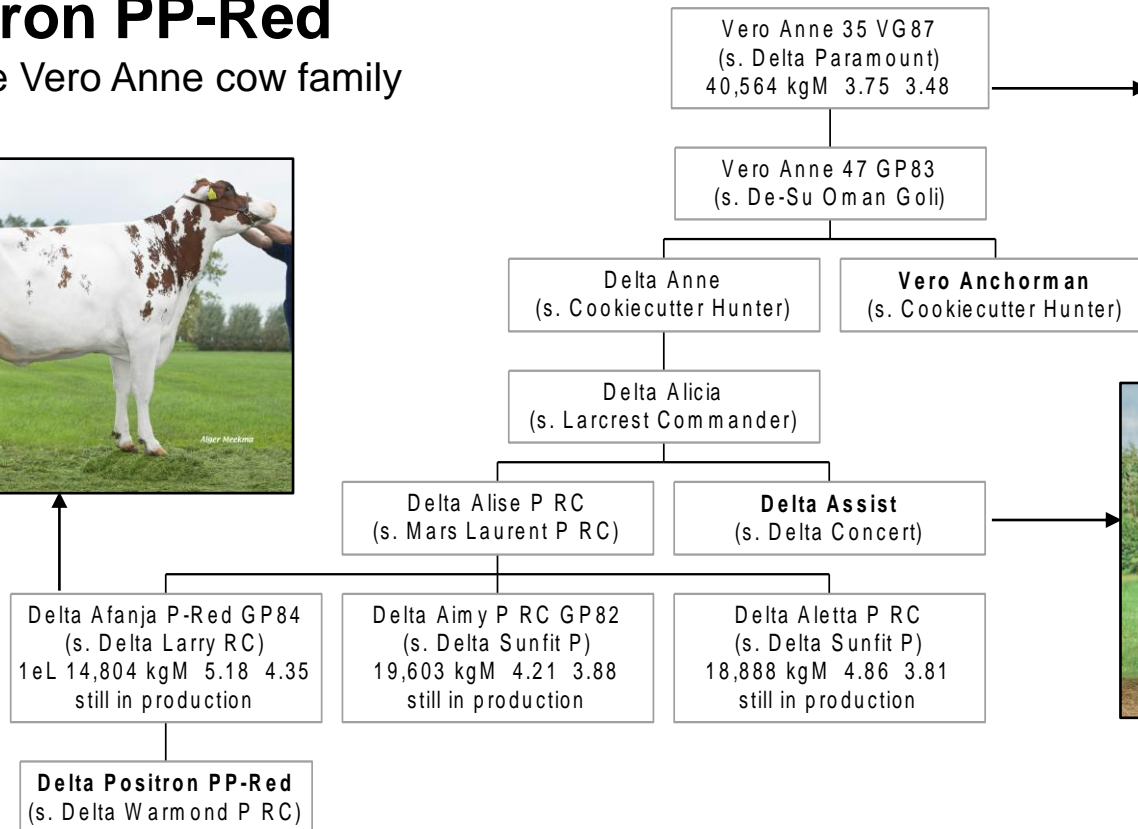

Positron PP-Red

From the Vero Anne cow family

BETTER COWS > BETTER LIFE