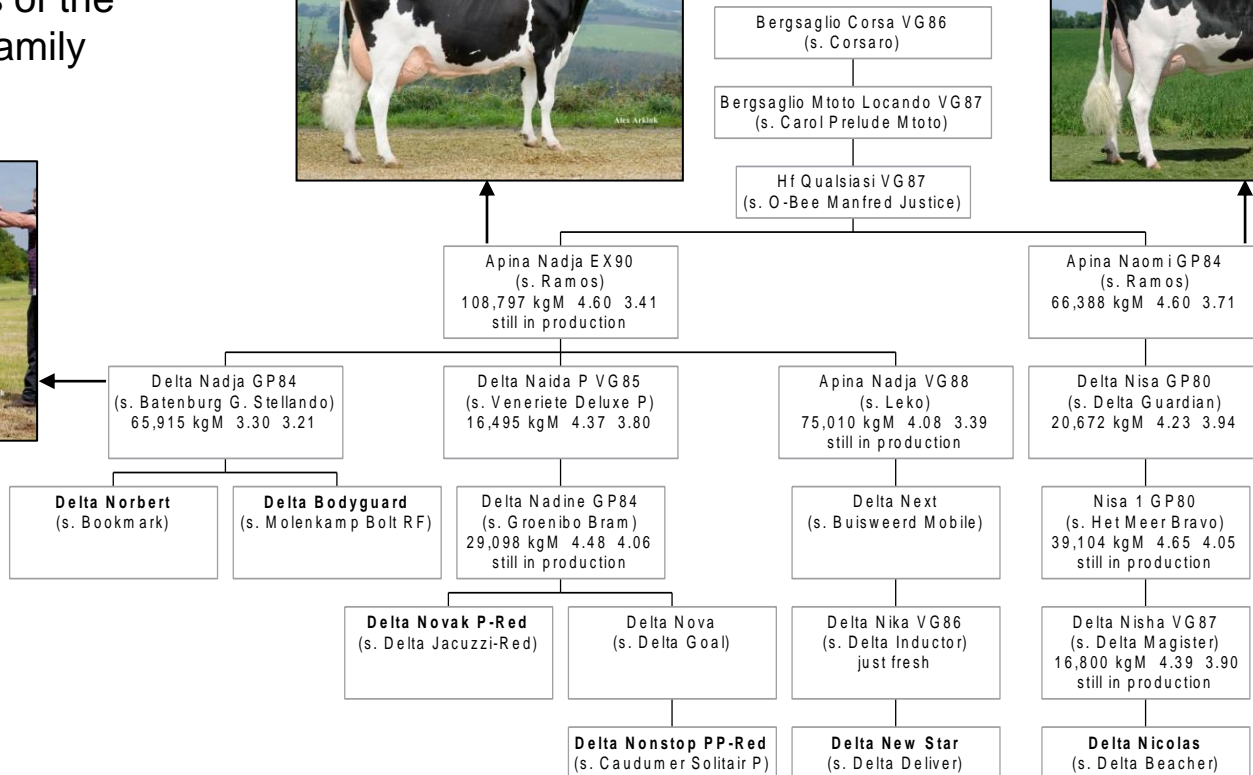

Goldcrest-Red

Other members of the Naomi/Nadja Family

BETTER COWS > BETTER LIFE