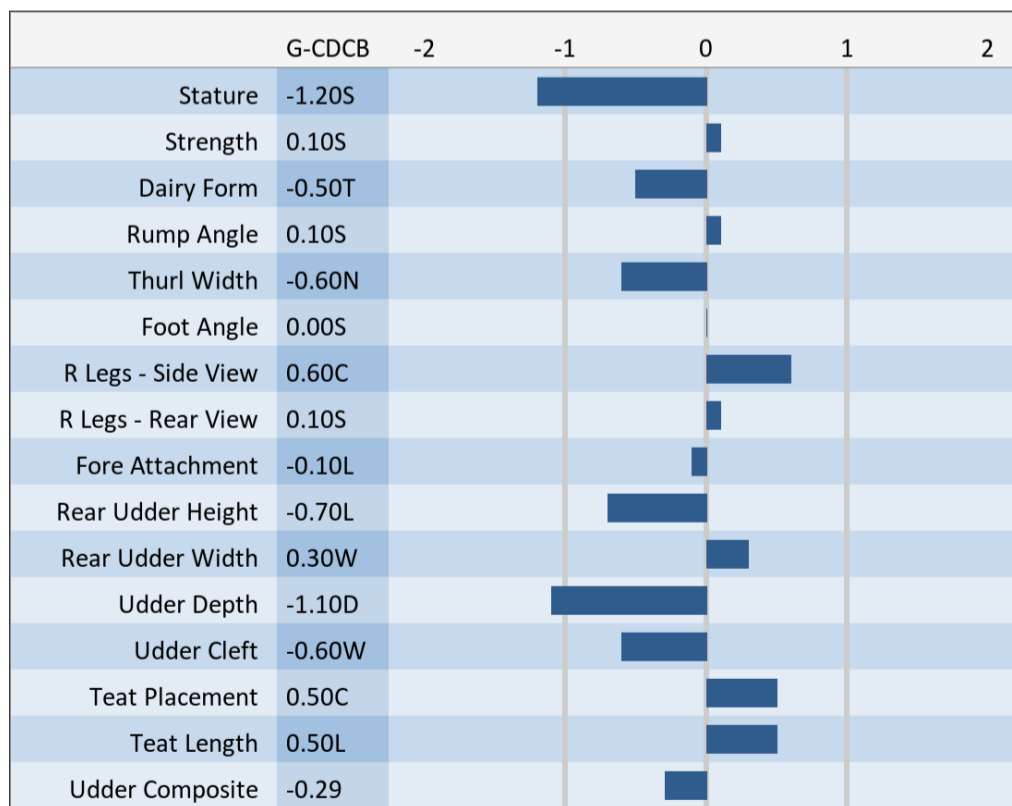

BULLS

[« RETURN TO BULLS LIST](#)

54BS564 Jo-Lane Dario

HAMPTON ET *TM

74300972 aAa: 246 Beta Cas: A1A2 Kappa Casein: BB
 Born: 11/24/2015

Proven Sires
Preferred Sex

DARIO x CADENCE x VIGOR

| 04/2023 G-CDCB PERFORMANCE | | | |
|---------------------------------------|---------------------|-------------------------|------------|
| MILK +897 | FAT +24 / -0.05% | PROTEIN +27 / -0.01% | PPR 105 |
| PROD. 96%R 237 DTRS/85 HRDS TYPE 94%R | | | |
| PL +2.4 | UDC -0.29 | SCS 2.69 | TYPE -0.10 |
| Milking Speed 101 | CM\$ 382 | Conception (SCR) N/A | |
| Cow Livability +1.5 | | | |
| CE 2.5% | NM\$ \$375 | DPR +0.8 | MOB 0.0 |

Sire: Switzer Tals Pysli Dario ET *TM
Dam: Jo-Lane Cadence Hilary ET 'E90 E90 MS'
 3-09 365d 3x 39,190 5.0 1,968 3.6 1,428
MGS: Shiloh Brookings Cadence ET *TM
MGD: Cutting Edge V Hiphi 'V89 E91MS'
 3-03 365d 3x 38,640 2.7 1,062 3.2 1,240