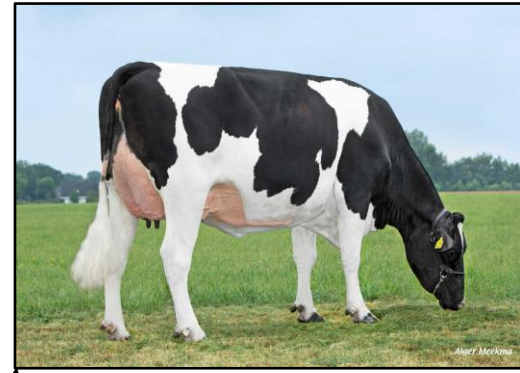

BETTER COWS > BETTER LIFE